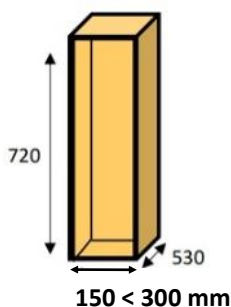

TRAY CABINET					Slab doors	Shaker doors	Framed front	
Width	Height	Depth	Unfinished					
150	x	720	x	530	£138.16	£44.31	£66.47	£16.62
200	x	720	x	530	£142.64	£45.99	£68.99	£17.25
300	x	720	x	530	£151.64	£49.36	£74.04	£18.51