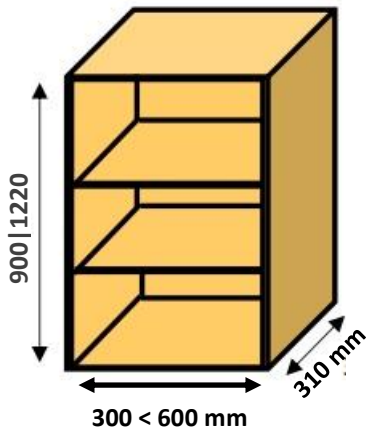

Counter top cabinets

Assembled cabinet unfinished prices excluding vat