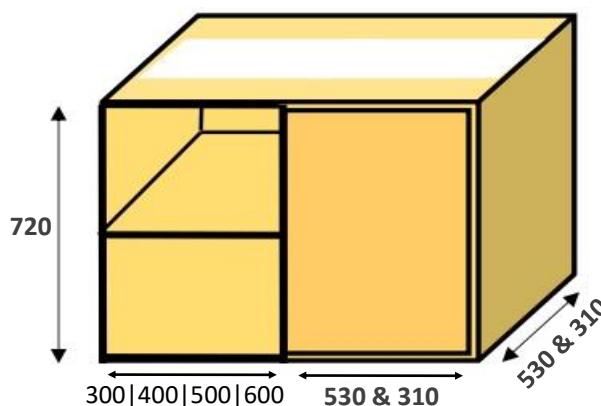

Slimline Paulownia drawer boxes			
Cabinet	Height	Depth	Unfinished
300	140	445	£46.80
400	140	445	£51.48
500	140	445	£56.63
600	140	445	£62.29
800	140	445	£74.75
900	140	445	£89.70
1000	140	445	£107.64

Deep Paulownia drawer boxes			
Cabinet	Height	Depth	Unfinished
300	210	445	£60.84
400	210	445	£66.92
500	210	445	£73.62
600	210	445	£80.98
800	210	445	£97.17
900	210	445	£116.61
1000	210	445	£139.93

Soft close
Concealed undermount
Full extending drawer runners.
Supplied not fitted £25.00 per pair
Supplied fitted £32.00 per pair

Soft close
Side mounted
Full extending drawer runners.
Supplied not fitted £12.00 per pair
Supplied fitted £18.00 per pair

Corner base cabinets

Assembled cabinet unfinished prices excluding vat

DOOR	CORNER RETURN				Slab door	Shaker door	Front frame	L profile
OPENING	Width	Height	Depth	Unfinished				
300	830	x 720	x 530	£336.24	£49.36	£74.04	£18.51	£15.00
400	930	x 720	x 530	£349.72	£52.73	£79.10	£19.77	£15.00
500	1030	x 720	x 530	£363.18	£56.10	£84.15	£21.04	£15.00
600	1130	x 720	x 530	£376.66	£59.47	£89.20	£22.30	£15.00