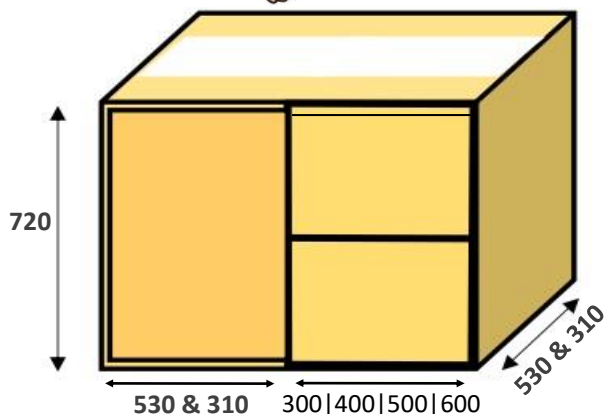

Slimline Paulownia drawer boxes			
Cabinet	Height	Depth	Unfinished
300	140	445	£46.80
400	140	445	£51.48
500	140	445	£56.63
600	140	445	£62.29
800	140	445	£74.75
900	140	445	£89.70
1000	140	445	£107.64

Deep Paulownia drawer boxes			
Cabinet	Height	Depth	Unfinished
300	210	445	£60.84
400	210	445	£66.92
500	210	445	£73.62
600	210	445	£80.98
800	210	445	£97.17
900	210	445	£116.61
1000	210	445	£139.93

Soft close
Concealed undermount
Full extending drawer runners.
Supplied not fitted £25.00 per pair
Supplied fitted £32.00 per pair

Soft close
Side mounted
Full extending drawer runners.
Supplied not fitted £12.00 per pair
Supplied fitted £18.00 per pair

Corner base cabinets

Assembled cabinet unfinished prices excluding vat

DOOR	CORNER RETURN				Slab door	Shaker door	Front frame	L profile
OPENING	Width	Height	Depth	Unfinished				
300	830	x 720	x 530	£336.24	£49.36	£74.04	£18.51	£15.00
400	930	x 720	x 530	£349.72	£52.73	£79.10	£19.77	£15.00
500	1030	x 720	x 530	£363.18	£56.10	£84.15	£21.04	£15.00
600	1130	x 720	x 530	£376.66	£59.47	£89.20	£22.30	£15.00