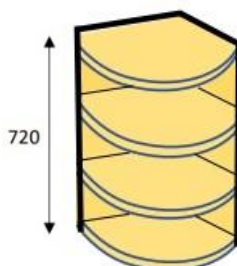

CURVED CABINET - DOUBLE SHELF					
Radius	Height	Depth	Unfinished		
300	x	720	x	530	£270.92
410	x	720	x	530	£298.02
460	x	720	x	530	£327.82
560	x	720	x	530	£360.60