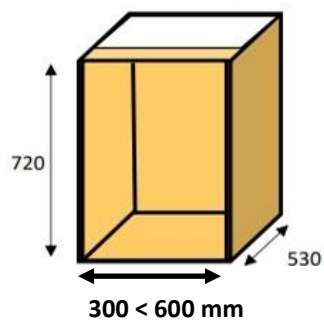

CURVED CABINET - SINGLE SHELF					
Radius	Height	Depth	Unfinished		
300	x	720	x	530	£257.44
410	x	720	x	530	£283.18
460	x	720	x	530	£311.50
560	x	720	x	530	£342.66

CURVED CABINET - DOUBLE SHELF					
Radius	Height	Depth	Unfinished		
300	x	720	x	530	£270.92
410	x	720	x	530	£298.02
460	x	720	x	530	£327.82
560	x	720	x	530	£360.60

Framed oven cabinets have a frame wider than the cabinet to retain its internal width

INTEGRATED BIN CABINET				Slab doors	Shaker doors	Framed front
Width	Height	Depth	Unfinished			
300	x 720	x 530	£183.98	£49.36	£74.04	£18.51
400	x 720	x 530	£192.96	£52.73	£79.10	£19.77
500	x 720	x 530	£201.94	£56.10	£84.15	£21.04
600	x 720	x 530	£210.92	£59.47	£89.20	£22.30

Framed bin cabinets have a frame wider than the cabinet to retain its internal width

SINK CABINET				Slab doors	Shaker doors	Framed front
Width	Height	Depth	Unfinished			
600	x 720	x 512	£151.64	£59.47	£89.20	£22.30
700	x 720	x 512	£160.62	£70.92	£106.38	£26.60
800	x 720	x 512	£169.60	£74.29	£111.44	£27.85
900	x 720	x 512	£178.58	£77.66	£116.49	£29.12
1000	x 720	x 512	£214.52	£81.03	£121.55	£30.38