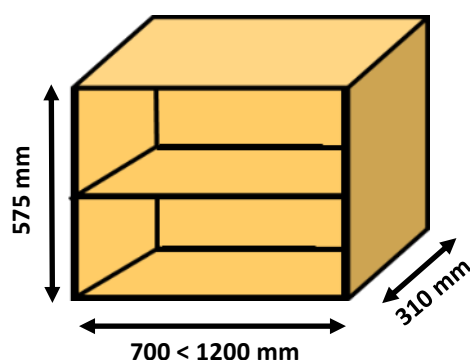

LOW LEVEL WALL CABINETS - DOUBLE				Slab doors	Shaker doors	Framed front
Width	Height	Depth	Unfinished			
700 x	575 x	310	£257.64	£64.41	£96.61	£24.15
800 x	575 x	310	£271.10	£67.77	£101.66	£25.41
900 x	575 x	310	£284.58	£71.14	£106.71	£26.67
1000 x	575 x	310	£298.06	£74.51	£111.77	£27.94
1100 x	575 x	310	£311.54	£77.88	£116.82	£29.20
1200 x	575 x	310	£325.00	£81.25	£121.87	£30.46