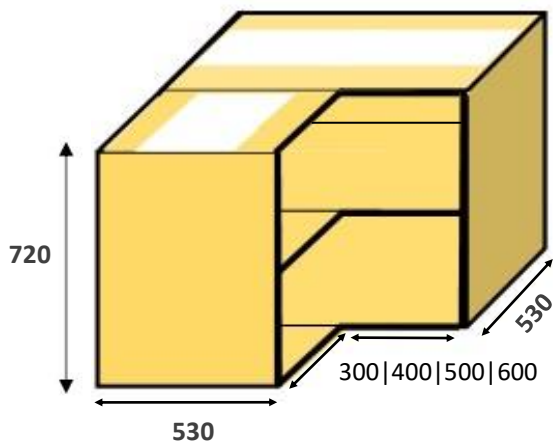

DOOR	L CORNER				Slab doors	Shaker doors	Front frame	L profile
OPENING	Width	Height	Depth	Unfinished				
300 x 300	830	x 720	x 530	£409.00	£70.92	£106.38	£31.60	£15.00
400 x 400	930	x 720	x 530	£439.96	£74.29	£111.44	£32.85	£15.00
500 x 500	1030	x 720	x 530	£462.90	£81.03	£121.55	£35.38	£15.00
600 x 600	1130	x 720	x 530	£489.86	£87.76	£131.64	£37.91	£15.00

DOOR	SLIMLINE L CORNER				Slab doors	Shaker doors	Front frame	L profile
OPENING	Width	Height	Depth	Unfinished				
300 x 300	610	x 720	x 310	£368.10	£70.92	£106.38	£31.60	£15.00
400 x 400	710	x 720	x 310	£392.36	£74.29	£111.44	£32.85	£15.00
500 x 500	810	x 720	x 310	£416.62	£81.03	£121.55	£35.38	£15.00
600 x 600	910	x 720	x 310	£440.86	£87.76	£131.64	£37.91	£15.00