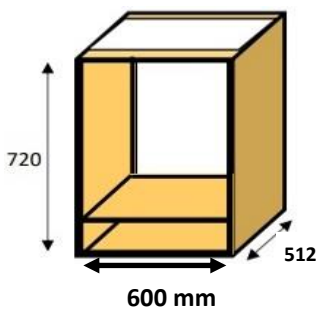

CURVED CABINET - SINGLE SHELF					
Radius	Height	Depth	Unfinished		
300	x	720	x	530	£257.44
410	x	720	x	530	£283.18
460	x	720	x	530	£311.50
560	x	720	x	530	£342.66

CURVED CABINET - DOUBLE SHELF					
Radius	Height	Depth	Unfinished		
300	x	720	x	530	£270.92
410	x	720	x	530	£298.02
460	x	720	x	530	£327.82
560	x	720	x	530	£360.60

Oven, bin & sink cabinets

Assembled cabinet unfinished prices excluding vat

Oven housing

Integrated bin cabinet

Sink cabinet

OVEN HOUSING CABINET				Framed front
Width	Height	Depth	Unfinished	
600	x 720	x 512	£237.88	£22.30

Framed oven cabinets have a frame wider than the cabinet to retain its internal width

INTEGRATED BIN CABINET				Slab doors	Shaker doors	Framed front
Width	Height	Depth	Unfinished			
300	x 720	x 530	£183.98	£49.36	£74.04	£18.51
400	x 720	x 530	£192.96	£52.73	£79.10	£19.77
500	x 720	x 530	£201.94	£56.10	£84.15	£21.04
600	x 720	x 530	£210.92	£59.47	£89.20	£22.30

Framed bin cabinets have a frame wider than the cabinet to retain its internal width

SINK CABINET				Slab doors	Shaker doors	Framed front
Width	Height	Depth	Unfinished			
600	x 720	x 512	£151.64	£59.47	£89.20	£22.30
700	x 720	x 512	£160.62	£70.92	£106.38	£26.60
800	x 720	x 512	£169.60	£74.29	£111.44	£27.85
900	x 720	x 512	£178.58	£77.66	£116.49	£29.12
1000	x 720	x 512	£214.52	£81.03	£121.55	£30.38