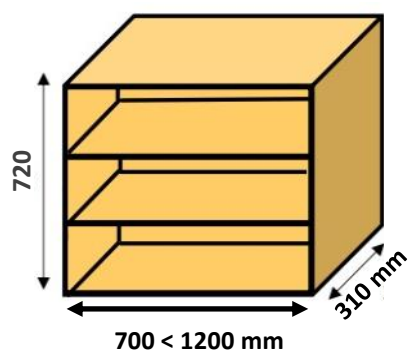

WALL CABINETS - DOUBLE				Slab doors	Shaker doors	Framed front
Width	Height	Depth	Unfinished			
700 x	720 x	310	£315.12	£70.92	£106.38	£26.60
800 x	720 x	310	£333.10	£74.29	£111.44	£27.85
900 x	720 x	310	£351.06	£77.66	£116.49	£29.12
1000 x	720 x	310	£369.02	£81.03	£121.55	£30.38
1100 x	720 x	310	£387.00	£84.39	£126.59	£31.64
1200 x	720 x	310	£404.96	£87.76	£131.64	£32.91