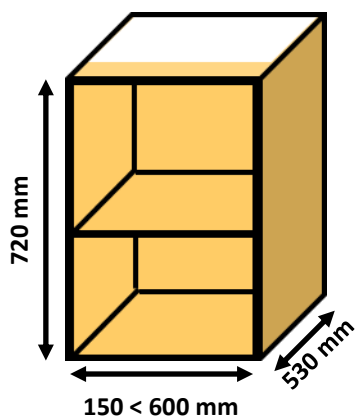

None stock stain finishes

Highline base cabinets

Highline base cabinets

Assembled unfinished prices excluding vat

HIGHLINE BASE - SINGLE CABINET				Slab door	Shaker door	Front frame
Width	Height	Depth	Unfinished			
150 x	720	x 530	£177.24	£44.31	£66.47	£16.62
200 x	720	x 530	£183.98	£45.99	£68.99	£17.25
250 x	720	x 530	£190.70	£47.68	£71.52	£17.88
300 x	720	x 530	£197.45	£49.36	£74.04	£18.51
350 x	720	x 530	£204.18	£51.00	£76.56	£19.14
400 x	720	x 530	£210.92	£52.73	£79.10	£19.77
450 x	720	x 530	£217.66	£54.42	£81.62	£20.40
500 x	720	x 530	£224.40	£56.10	£84.15	£21.04
550 x	720	x 530	£231.14	£57.78	£86.67	£21.66
600 x	720	x 530	£237.88	£59.47	£89.20	£22.30