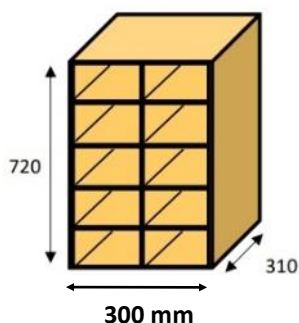

DOOR	SLIMLINE L CORNER				Slab doors	Shaker doors	Front frame	L profile
OPENING	Width	Height	Depth	Unfinished				
300 x 300	610	x 720	x 310	£368.10	£70.92	£106.38	£31.60	£15.00
400 x 400	710	x 720	x 310	£392.36	£74.29	£111.44	£32.85	£15.00
500 x 500	810	x 720	x 310	£416.62	£81.03	£121.55	£35.38	£15.00
600 x 600	910	x 720	x 310	£440.86	£87.76	£131.64	£37.91	£15.00

Tray, bottle & curved cabinets

Assembled cabinet unfinished prices excluding vat

TRAY CABINET					Slab doors	Shaker doors	Framed front	
Width	Height	Depth	Unfinished					
150	x	720	x	530	£138.16	£44.31	£66.47	£16.62
200	x	720	x	530	£142.64	£45.99	£68.99	£17.25
300	x	720	x	530	£151.64	£49.36	£74.04	£18.51

BOTTLE CABINET - SINGLE					Slab doors	Shaker doors	Framed front	
Width	Height	Depth	Unfinished					
150	x	720	x	530	£165.10	£44.31	£66.47	£16.62
300	x	720	x	530	£205.54	£49.36	£74.04	£18.51

BOTTLE CABINET - DOUBLE					Slab doors	Shaker doors	Framed front	
Width	Height	Depth	Unfinished					
300	x	720	x	530	£237.88	£49.36	£74.04	£18.51