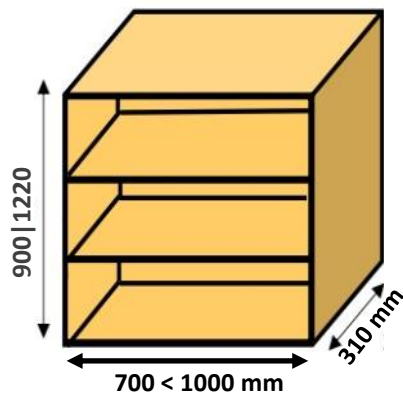

COUNTER TOP CABINETS - SINGLE				Slab doors	Shaker doors	Framed front
Width	Height	Depth	Unfinished			
300	x 900	x 310	£221.70	£55.42	£83.14	£20.78
400	x 900	x 310	£235.18	£58.79	£88.19	£22.00
500	x 900	x 310	£248.66	£62.16	£93.24	£23.31
600	x 900	x 310	£262.12	£65.53	£98.29	£24.57
300	x 1220	x 310	£264.82	£66.20	£99.30	£24.82
400	x 1220	x 310	£278.30	£69.57	£104.36	£26.09
500	x 1220	x 310	£291.78	£72.94	£109.41	£27,35
600	x 1220	x 310	£305.24	£76.31	£114.46	£28.61