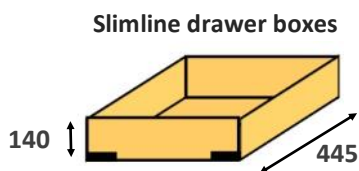

SLIMLINE HIGHLINE BASE - DOUBLE				Slab doors	Shaker doors	Front frame
Width	Height	Depth	Unfinished			
700 x	720	x 310	£251.34	£70.92	£106.38	£26.60
800 x	720	x 310	£264.82	£74.29	£111.44	£27.85
900 x	720	x 310	£278.30	£77.66	£116.49	£29.12
1000 x	720	x 310	£291.78	£81.03	£121.55	£30.38
1100 x	720	x 310	£305.24	£84.39	£126.59	£31.64
1200 x	720	x 310	£318.72	£87.76	£131.64	£32.91

Door options please go to page 16

Drawer base cabinets

Drawer base cabinets

Assembled cabinet unfinished prices excluding vat

DRAWER BASE CABINET					Slab drawer	Shaker drawer	Framed
Width	Height	Depth	Unfinished	front x 1	front x 1	front	
300	x 720	x 530	£183.98	£27.60	£41.40	£18.51	
400	x 720	x 530	£192.96	£28.94	£43.42	£19.77	
500	x 720	x 530	£201.94	£30.29	£45.44	£21.04	
600	x 720	x 530	£210.92	£31.64	£47.46	£22.30	
800	x 720	x 530	£261.22	£39.18	£58.77	£27.85	
900	x 720	x 530	£270.22	£40.53	£60.80	£29.12	
1000	x 720	x 530	£279.20	£41.88	£62.82	£30.38	

Slimline Paulownia drawer boxes			
Cabinet	Height	Depth	Unfinished
300	140	445	£46.80
400	140	445	£51.48
500	140	445	£56.63
600	140	445	£62.29
800	140	445	£74.75
900	140	445	£89.70
1000	140	445	£107.64