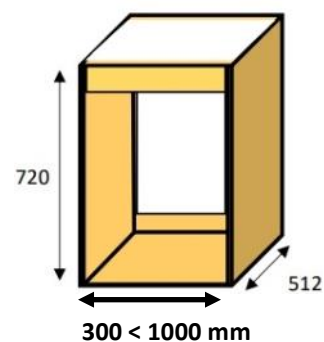

CURVED CABINET - SINGLE SHELF					
Radius	Height	Depth	Unfinished		
300	x	720	x	530	£257.44
410	x	720	x	530	£283.18
460	x	720	x	530	£311.50
560	x	720	x	530	£342.66

CURVED CABINET - DOUBLE SHELF					
Radius	Height	Depth	Unfinished		
300	x	720	x	530	£270.92
410	x	720	x	530	£298.02
460	x	720	x	530	£327.82
560	x	720	x	530	£360.60

Oven, bin & sink cabinets

Assembled cabinet unfinished prices excluding vat

Oven housing

Integrated bin cabinet

Sink cabinet

OVEN HOUSING CABINET				Framed front
Width	Height	Depth	Unfinished	
600	x 720	x 512	£237.88	£22.30

Framed oven cabinets have a frame wider than the cabinet to retain its internal width

INTEGRATED BIN CABINET				Slab doors	Shaker doors	Framed front
Width	Height	Depth	Unfinished			
300	x 720	x 530	£183.98	£49.36	£74.04	£18.51
400	x 720	x 530	£192.96	£52.73	£79.10	£19.77
500	x 720	x 530	£201.94	£56.10	£84.15	£21.04
600	x 720	x 530	£210.92	£59.47	£89.20	£22.30

Framed bin cabinets have a frame wider than the cabinet to retain its internal width

SINK CABINET				Slab doors	Shaker doors	Framed front
Width	Height	Depth	Unfinished			
600	x 720	x 512	£151.64	£59.47	£89.20	£22.30
700	x 720	x 512	£160.62	£70.92	£106.38	£26.60
800	x 720	x 512	£169.60	£74.29	£111.44	£27.85
900	x 720	x 512	£178.58	£77.66	£116.49	£29.12
1000	x 720	x 512	£214.52	£81.03	£121.55	£30.38