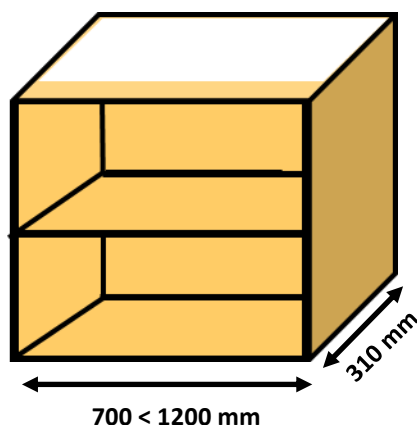

SLIMLINE HIGHLINE BASE - DOUBLE				Slab doors	Shaker doors	Front frame
Width	Height	Depth	Unfinished			
700 x	720	x 310	£251.34	£70.92	£106.38	£26.60
800 x	720	x 310	£264.82	£74.29	£111.44	£27.85
900 x	720	x 310	£278.30	£77.66	£116.49	£29.12
1000 x	720	x 310	£291.78	£81.03	£121.55	£30.38
1100 x	720	x 310	£305.24	£84.39	£126.59	£31.64
1200 x	720	x 310	£318.72	£87.76	£131.64	£32.91

Door options please go to page 16