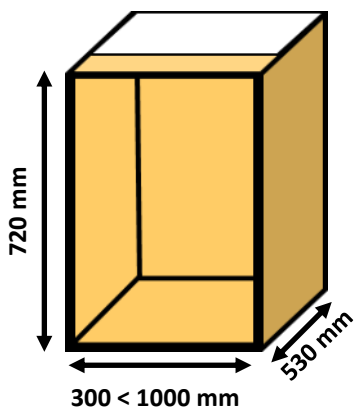

SLIMLINE HIGHLINE BASE - DOUBLE				Slab doors	Shaker doors	Front frame
Width	Height	Depth	Unfinished			
700 x	720	x 310	£251.34	£70.92	£106.38	£26.60
800 x	720	x 310	£264.82	£74.29	£111.44	£27.85
900 x	720	x 310	£278.30	£77.66	£116.49	£29.12
1000 x	720	x 310	£291.78	£81.03	£121.55	£30.38
1100 x	720	x 310	£305.24	£84.39	£126.59	£31.64
1200 x	720	x 310	£318.72	£87.76	£131.64	£32.91

Door options please go to page 16

Drawer base cabinets

Drawer base cabinets

Assembled cabinet unfinished prices excluding vat

DRAWER BASE CABINET					Slab drawer	Shaker drawer	Framed
Width	Height	Depth	Unfinished	front x 1	front x 1	front	
300	x 720	x 530	£183.98	£27.60	£41.40	£18.51	
400	x 720	x 530	£192.96	£28.94	£43.42	£19.77	
500	x 720	x 530	£201.94	£30.29	£45.44	£21.04	
600	x 720	x 530	£210.92	£31.64	£47.46	£22.30	
800	x 720	x 530	£261.22	£39.18	£58.77	£27.85	
900	x 720	x 530	£270.22	£40.53	£60.80	£29.12	
1000	x 720	x 530	£279.20	£41.88	£62.82	£30.38	

Slimline Paulownia drawer boxes			
Cabinet	Height	Depth	Unfinished
300	140	445	£46.80
400	140	445	£51.48
500	140	445	£56.63
600	140	445	£62.29
800	140	445	£74.75
900	140	445	£89.70
1000	140	445	£107.64