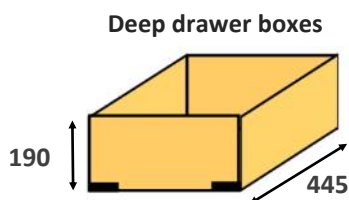

SLIMLINE HIGHLINE BASE - DOUBLE				Slab doors	Shaker doors	Front frame
Width	Height	Depth	Unfinished			
700 x	720	x 310	£251.34	£70.92	£106.38	£26.60
800 x	720	x 310	£264.82	£74.29	£111.44	£27.85
900 x	720	x 310	£278.30	£77.66	£116.49	£29.12
1000 x	720	x 310	£291.78	£81.03	£121.55	£30.38
1100 x	720	x 310	£305.24	£84.39	£126.59	£31.64
1200 x	720	x 310	£318.72	£87.76	£131.64	£32.91

Door options please go to page 16

Drawer base cabinets

Drawer base cabinets

Assembled cabinet unfinished prices excluding vat

DRAWER BASE CABINET					Slab drawer	Shaker drawer	Framed
Width	Height	Depth	Unfinished	front x 1	front x 1	front	
300	x 720	x 530	£183.98	£27.60	£41.40	£18.51	
400	x 720	x 530	£192.96	£28.94	£43.42	£19.77	
500	x 720	x 530	£201.94	£30.29	£45.44	£21.04	
600	x 720	x 530	£210.92	£31.64	£47.46	£22.30	
800	x 720	x 530	£261.22	£39.18	£58.77	£27.85	
900	x 720	x 530	£270.22	£40.53	£60.80	£29.12	
1000	x 720	x 530	£279.20	£41.88	£62.82	£30.38	

Slimline Paulownia drawer boxes			
Cabinet	Height	Depth	Unfinished
300	140	445	£46.80
400	140	445	£51.48
500	140	445	£56.63
600	140	445	£62.29
800	140	445	£74.75
900	140	445	£89.70
1000	140	445	£107.64