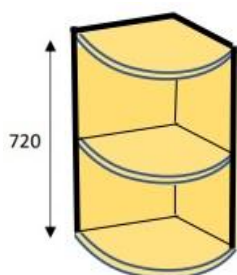

DOOR	SLIMLINE L CORNER				Slab doors	Shaker doors	Front frame	L profile
OPENING	Width	Height	Depth	Unfinished				
300 x 300	610	x 720	x 310	£368.10	£70.92	£106.38	£31.60	£15.00
400 x 400	710	x 720	x 310	£392.36	£74.29	£111.44	£32.85	£15.00
500 x 500	810	x 720	x 310	£416.62	£81.03	£121.55	£35.38	£15.00
600 x 600	910	x 720	x 310	£440.86	£87.76	£131.64	£37.91	£15.00

Tray, bottle & curved cabinets

Assembled cabinet unfinished prices excluding vat

TRAY CABINET					Slab doors	Shaker doors	Framed front	
Width	Height	Depth	Unfinished					
150	x	720	x	530	£138.16	£44.31	£66.47	£16.62
200	x	720	x	530	£142.64	£45.99	£68.99	£17.25
300	x	720	x	530	£151.64	£49.36	£74.04	£18.51

BOTTLE CABINET - SINGLE					Slab doors	Shaker doors	Framed front	
Width	Height	Depth	Unfinished					
150	x	720	x	530	£165.10	£44.31	£66.47	£16.62
300	x	720	x	530	£205.54	£49.36	£74.04	£18.51

BOTTLE CABINET - DOUBLE					Slab doors	Shaker doors	Framed front	
Width	Height	Depth	Unfinished					
300	x	720	x	530	£237.88	£49.36	£74.04	£18.51