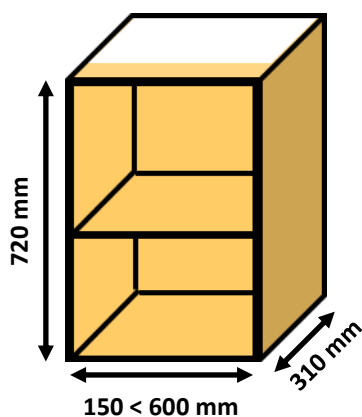

SLIMLINE HIGHLINE BASE - SINGLE				Slab door	Shaker door	Front frame
Width	Height	Depth	Unfinished			
150 x	720	x 310	£144.90	£44.31	£66.47	£16.62
200 x	720	x 310	£151.64	£45.99	£68.99	£17.25
250 x	720	x 310	£158.36	£47.68	£71.52	£17.88
300 x	720	x 310	£165.10	£49.36	£74.04	£18.51
350 x	720	x 310	£171.84	£51.00	£76.56	£19.14
400 x	720	x 310	£178.58	£52.73	£79.10	£19.77
450 x	720	x 310	£135.32	£54.42	£81.62	£20.40
500 x	720	x 310	£192.20	£56.10	£84.15	£21.04
550 x	720	x 310	£198.80	£57.78	£86.67	£21.66
600 x	720	x 310	£205.54	£59.47	£89.20	£22.30