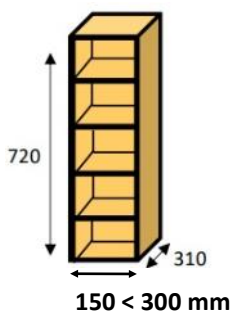

DOOR	L CORNER				Slab doors	Shaker doors	Front frame	L profile
OPENING	Width	Height	Depth	Unfinished				
300 x 300	830	x 720	x 530	£409.00	£70.92	£106.38	£31.60	£15.00
400 x 400	930	x 720	x 530	£439.96	£74.29	£111.44	£32.85	£15.00
500 x 500	1030	x 720	x 530	£462.90	£81.03	£121.55	£35.38	£15.00
600 x 600	1130	x 720	x 530	£489.86	£87.76	£131.64	£37.91	£15.00

DOOR	SLIMLINE L CORNER				Slab doors	Shaker doors	Front frame	L profile
OPENING	Width	Height	Depth	Unfinished				
300 x 300	610	x 720	x 310	£368.10	£70.92	£106.38	£31.60	£15.00
400 x 400	710	x 720	x 310	£392.36	£74.29	£111.44	£32.85	£15.00
500 x 500	810	x 720	x 310	£416.62	£81.03	£121.55	£35.38	£15.00
600 x 600	910	x 720	x 310	£440.86	£87.76	£131.64	£37.91	£15.00

Tray, bottle & curved cabinets

Assembled cabinet unfinished prices excluding vat

TRAY CABINET					Slab doors	Shaker doors	Framed front	
Width	Height	Depth	Unfinished					
150	x	720	x	530	£138.16	£44.31	£66.47	£16.62
200	x	720	x	530	£142.64	£45.99	£68.99	£17.25
300	x	720	x	530	£151.64	£49.36	£74.04	£18.51