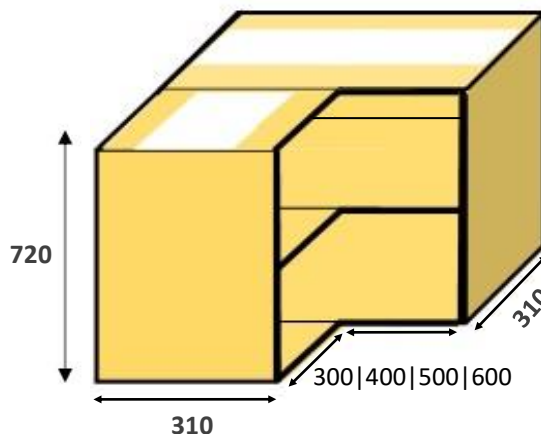

DOOR	L CORNER				Slab doors	Shaker doors	Front frame	L profile
OPENING	Width	Height	Depth	Unfinished				
300 x 300	830	x 720	x 530	£409.00	£70.92	£106.38	£31.60	£15.00
400 x 400	930	x 720	x 530	£439.96	£74.29	£111.44	£32.85	£15.00
500 x 500	1030	x 720	x 530	£462.90	£81.03	£121.55	£35.38	£15.00
600 x 600	1130	x 720	x 530	£489.86	£87.76	£131.64	£37.91	£15.00

DOOR	SLIMLINE L CORNER				Slab doors	Shaker doors	Front frame	L profile
OPENING	Width	Height	Depth	Unfinished				
300 x 300	610	x 720	x 310	£368.10	£70.92	£106.38	£31.60	£15.00
400 x 400	710	x 720	x 310	£392.36	£74.29	£111.44	£32.85	£15.00
500 x 500	810	x 720	x 310	£416.62	£81.03	£121.55	£35.38	£15.00
600 x 600	910	x 720	x 310	£440.86	£87.76	£131.64	£37.91	£15.00