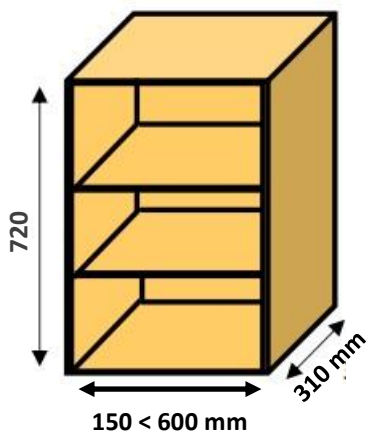

800 BELFAST SINK CABINET - DOUBLE DOOR				Slab doors	Shaker doors	Framed front
Width	Height	Depth	Unfinished			
800	x 495	x 475	£176.34	£67.77	£101.66	£25.41

Wall cabinets

Wall cabinets

Assembled cabinet unfinished prices excluding vat