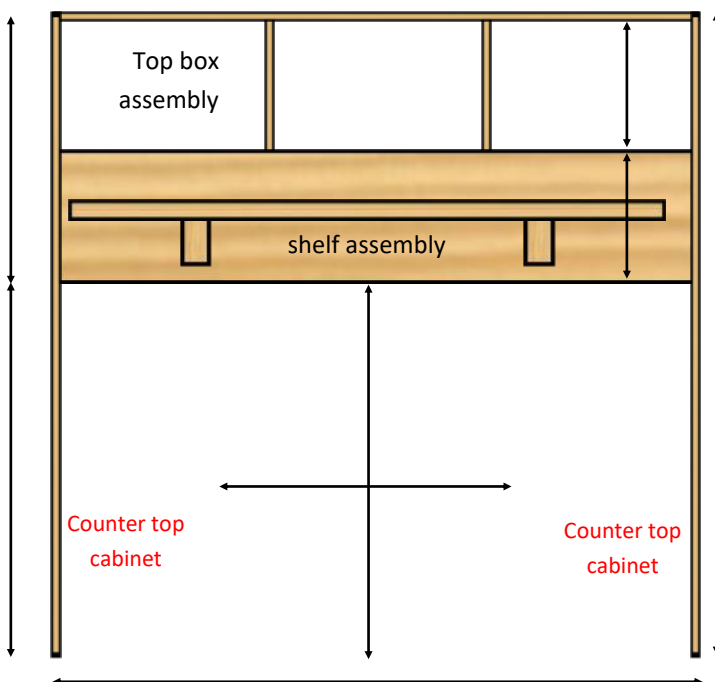

Mantle assembly