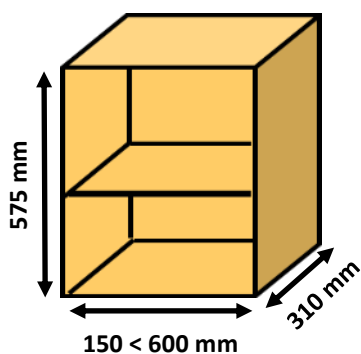

LOW LEVEL WALL CABINETS - SINGLE				Slab doors	Shaker doors	Framed front
Width	Height	Depth	Unfinished			
150 x	575 x	310	£157.70	£39.42	£59.14	£14.78
200 x	575 x	310	£164.44	£41.11	£61.66	£15.41
250 x	575 x	310	£171.16	£42.79	£64.18	£16.04
300 x	575 x	310	£177.90	£44.47	£66.71	£16.67
350 x	575 x	310	£184.64	£46.16	£69.24	£17.31
400 x	575 x	310	£191.38	£47.84	£71.76	£17.94
450 x	575 x	310	£198.12	£49.53	£74.29	£18.57
500 x	575 x	310	£204.86	£51.21	£76.822	£19.20
550 x	575 x	310	£211.60	£52.90	£79.35	£19.83
600 x	575 x	310	£218.34	£54.58	£81.87	£20.46