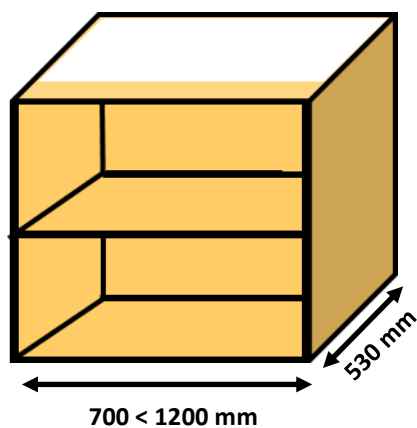

None stock stain finishes

Highline base cabinets

Highline base cabinets

Assembled unfinished prices excluding vat

HIGHLINE BASE - SINGLE CABINET				Slab door	Shaker door	Front frame
Width	Height	Depth	Unfinished			
150 x	720	x 530	£177.24	£44.31	£66.47	£16.62
200 x	720	x 530	£183.98	£45.99	£68.99	£17.25
250 x	720	x 530	£190.70	£47.68	£71.52	£17.88
300 x	720	x 530	£197.45	£49.36	£74.04	£18.51
350 x	720	x 530	£204.18	£51.00	£76.56	£19.14
400 x	720	x 530	£210.92	£52.73	£79.10	£19.77
450 x	720	x 530	£217.66	£54.42	£81.62	£20.40
500 x	720	x 530	£224.40	£56.10	£84.15	£21.04
550 x	720	x 530	£231.14	£57.78	£86.67	£21.66
600 x	720	x 530	£237.88	£59.47	£89.20	£22.30